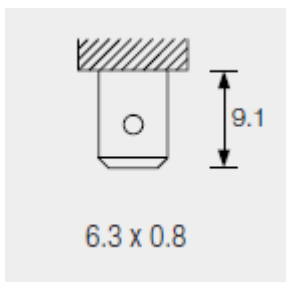

Product Description: Panel Mounted Fuse Holder

Applications

Replacement 32mm, glass cartridge, fuse holder for all heat treatment units.

Terminal

Panel hole

Dimensions

0345 (C terminal shown)