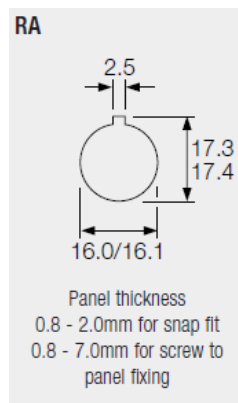

Product Description: Panel Mounted Fuse Holder

Applications

Replacement 32mm, glass cartridge, fuse holder for all heat treatment units.

Terminal

Panel hole

Dimensions

0345 (C terminal shown)